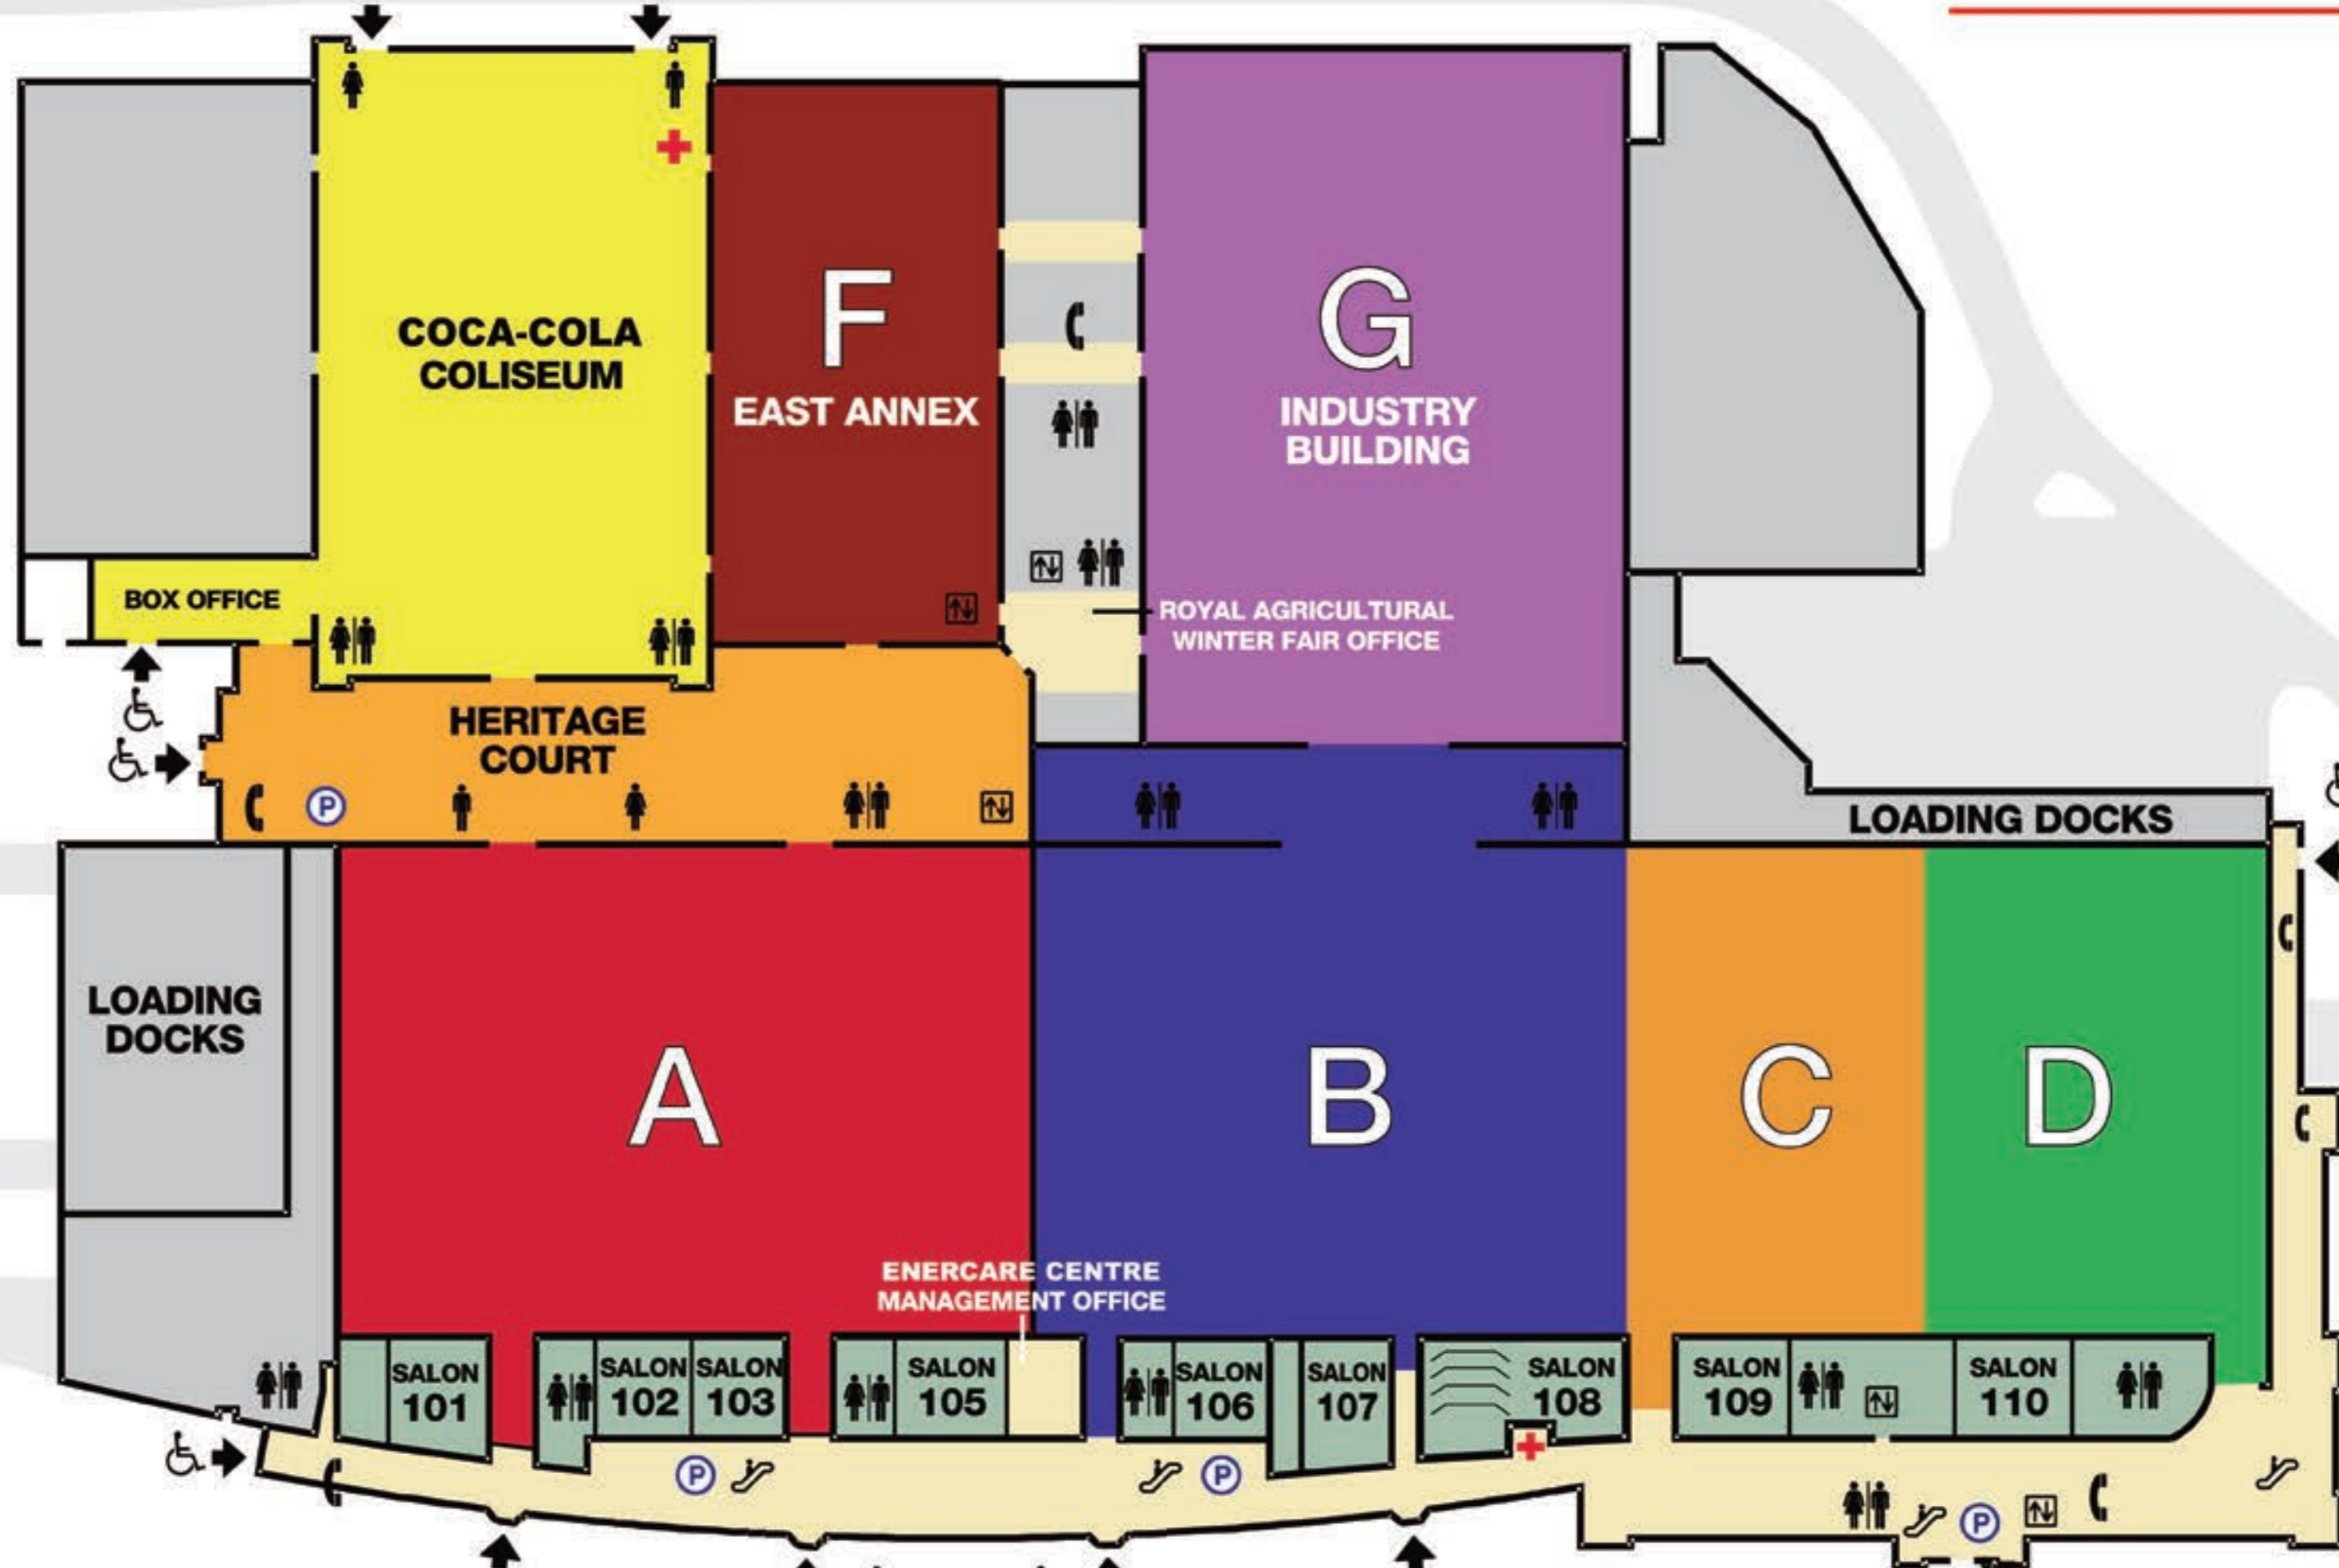

GO TRAIN

TTC STREETCAR STOP

DIRECTORY

MANITOBA DRIVE

TTC STREETCAR STOP

FLEET ST.

UNDERGROUND PARKING ENTRANCE

CANADA BOULEVARD

STRACHAN AVENUE

GATES

PRINCES' BOULEVARD

NOVA SCOTIA AVENUE

NUNAVUT ROAD

UNDERGROUND PARKING ENTRANCE